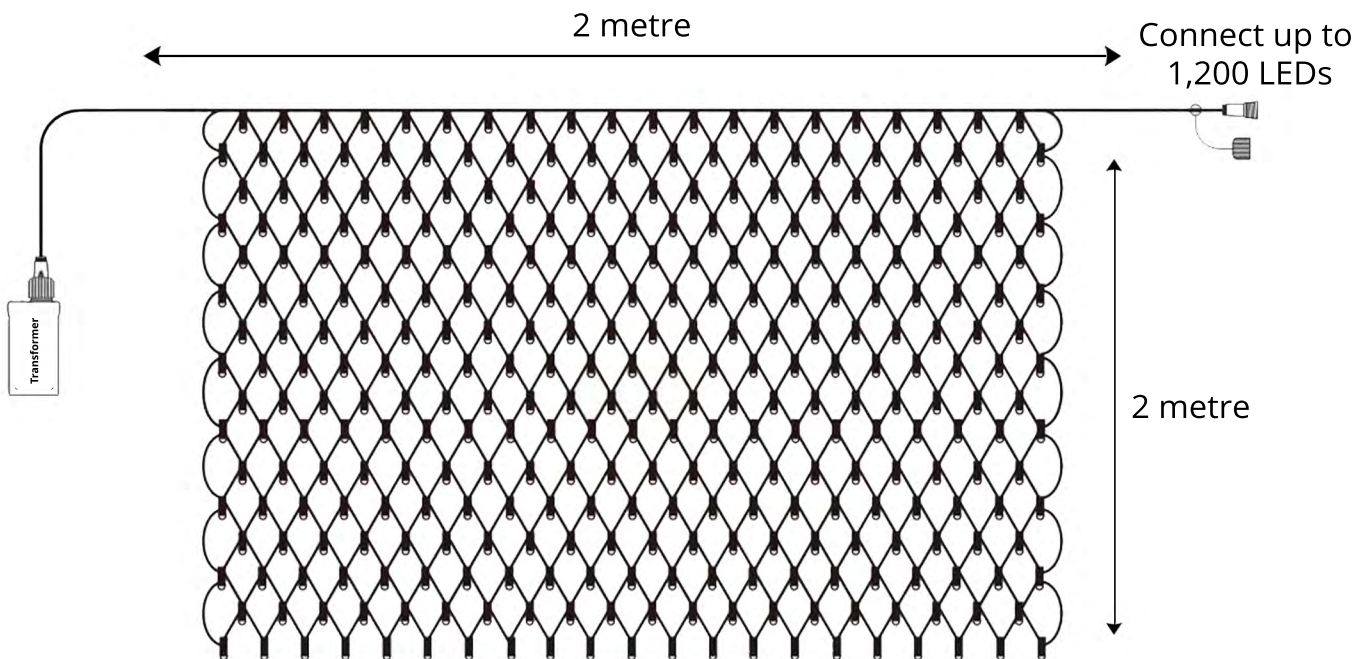

Product Specifications

•Power Input: 24V	•Length: 2 Metre	•Number of LEDs: 200 per set.
•Watts: 4W per set	•Connectable: 12mtrs with 1,200 LEDs (6 sets)	•Standards: CE Standards.
•IP Rating: IP44	•Cable Colour: Black Rubber	•Maintenance: Minimal
•LED Colour: Ice White	•Conectors: Male & Female	•Mounting: Cable ties
•Power Source: Transformer		

Dimensions

This product is classed as Electrical or Electronic equipment and should not be disposed with other household or commercial waste at the end of its useful life. The goods must be disposed according to your local council guidelines.