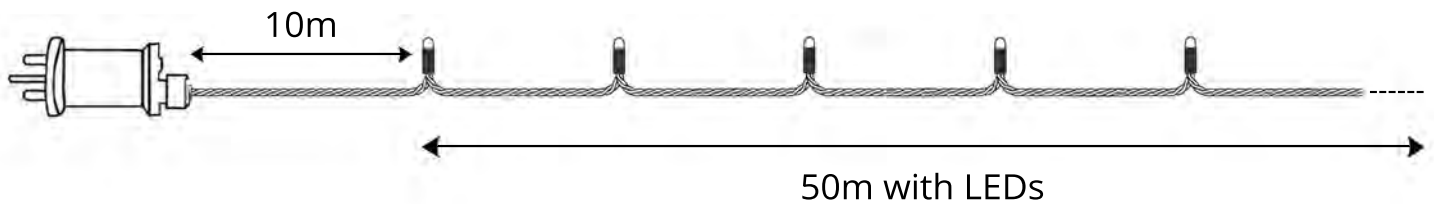

Product Specifications

•Voltage: 31V	•Light String Length: 50 Metre With LEDs	•Number of LEDs: 500
•Transformer: Low voltage (included)	•Lead Wire Length: 10 Metre	•Settings: 8 Lighting Scenes
•Wattage: 5W	•Cable: Dark Green PVC	•Standards: CE Standards
•LED Colours: Warm White, Multi Colour	•Environment: IP44	•Mounting: Cable ties

Dimensions

This product is classed as Electrical or Electronic equipment and should not be disposed with other household or commercial waste at the end of its useful life. The goods must be disposed according to your local council guidelines.