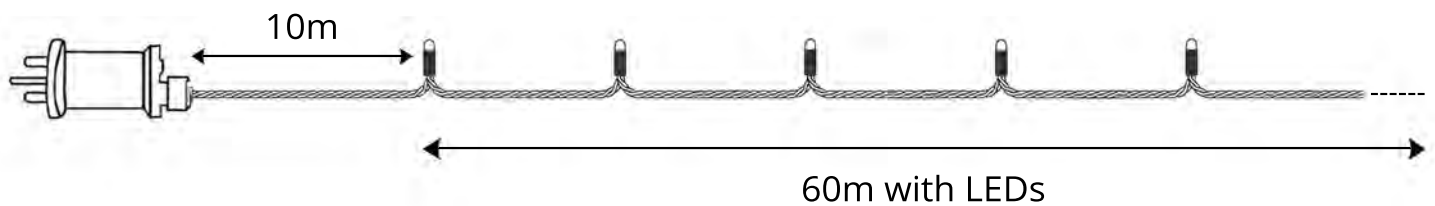

Product Specifications

•Voltage: 31V	•Light String Length: 60 Metre With LEDs	•Number of LEDs: 600
•Transformer: Low voltage (included)	•Lead Wire Length: 10 Metre	•Settings: 8 Lighting Scenes
•Wattage: 6W	•Cable: Dark Green PVC	•Standards: CE Standards
•LED Colour: Ice White	•Environment: IP44	•Mounting: Cable ties

Dimensions

This product is classed as Electrical or Electronic equipment and should not be disposed with other household or commercial waste at the end of its useful life. The goods must be disposed according to your local council guidelines.