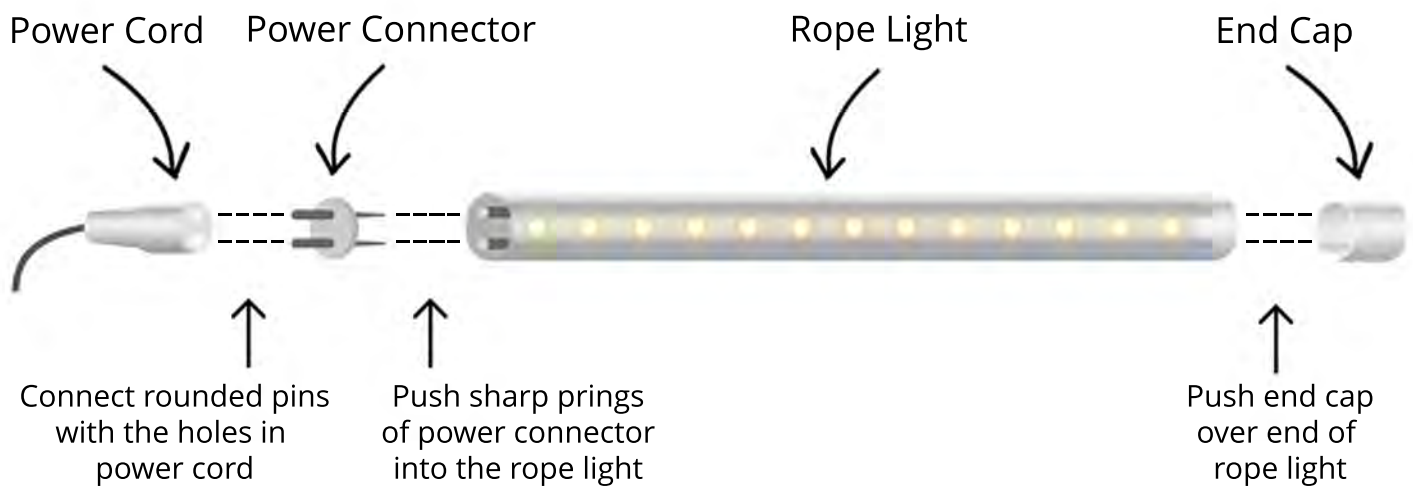

Product Specifications

•**Power Input:**

220V - 240V

•**Watts:**

200W (4W Per Metre)

•**Usage:**

Indoor and Outdoor

•**LED Colours:**

Ice White, Warm White,
Red, Green, Blue

•**Length:**

50 Metre

•**Power Lead:**

1 (Included)

•**IP Rating:**

IP44

•**LEDs Per Metre:**

36

•**Standards:**

CE Standards.

•**Tube:**

Flexible Transparent

Diagram

This product is classed as Electrical or Electronic equipment and should not be disposed with other household or commercial waste at the end of its useful life. The goods must be disposed according to your local council guidelines.