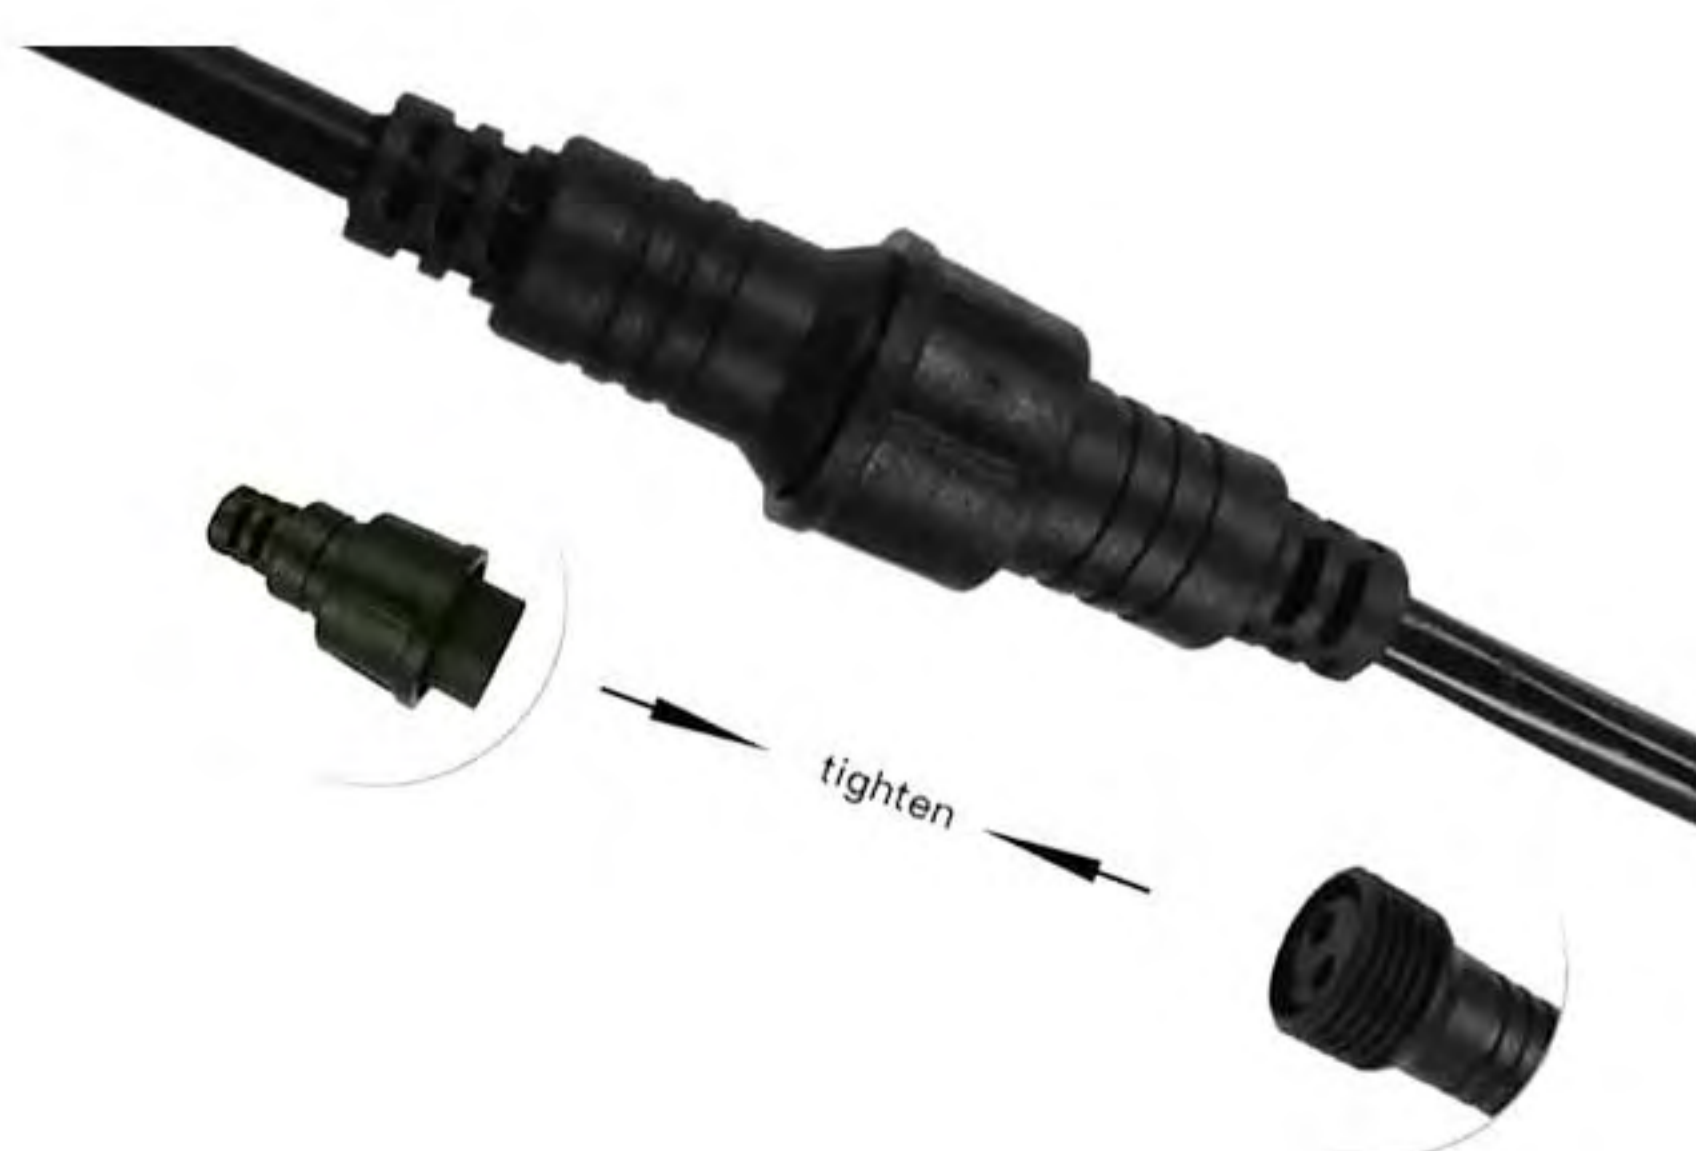

FANTASY LIGHTS GROUP[®]
COMPLETE LIGHTING SOLUTIONS

20 LED MULTI COLOURED FESTOON LIGHTS

Product Description

20 LED multi-coloured festoon party lights for indoor or outdoor use. These festoon lights feature red, yellow, blue and green led bulbs with a spacing of 50cm between each bulb. Connect up to 4 sets of festoon lights together with a 20W transformer (sold separately) and up to 5 sets with a 40W transformer (sold separately).

Each set comes with male and female connectors and which allows you to connect the sets to each other. A great product for garden, parties, events, weddings and all year round occasions.

**EASILY CONNECT
TOGETHER**

WATERPROOF

**UV RESISTANT
DURABLE CONSTRUCTION**

Product Specifications

- | | | |
|--|---|-------------------------------------|
| • Power Input:
24V | • Number of Bulbs:
20 Multi Colour | • Length:
10 Metre |
| • Space Between Bulbs:
50CM | • Cable:
Black Rubber | • Standards:
CE Standards |
| • Environment:
Weatherproof - IP44 | • Connectors:
Male & Female | • Wattage:
3W |
| • Connectable:
Yes (Up To 5 Sets) | • Power Source:
Transformer (Sold Separately) | • Maintenance:
Minimal |