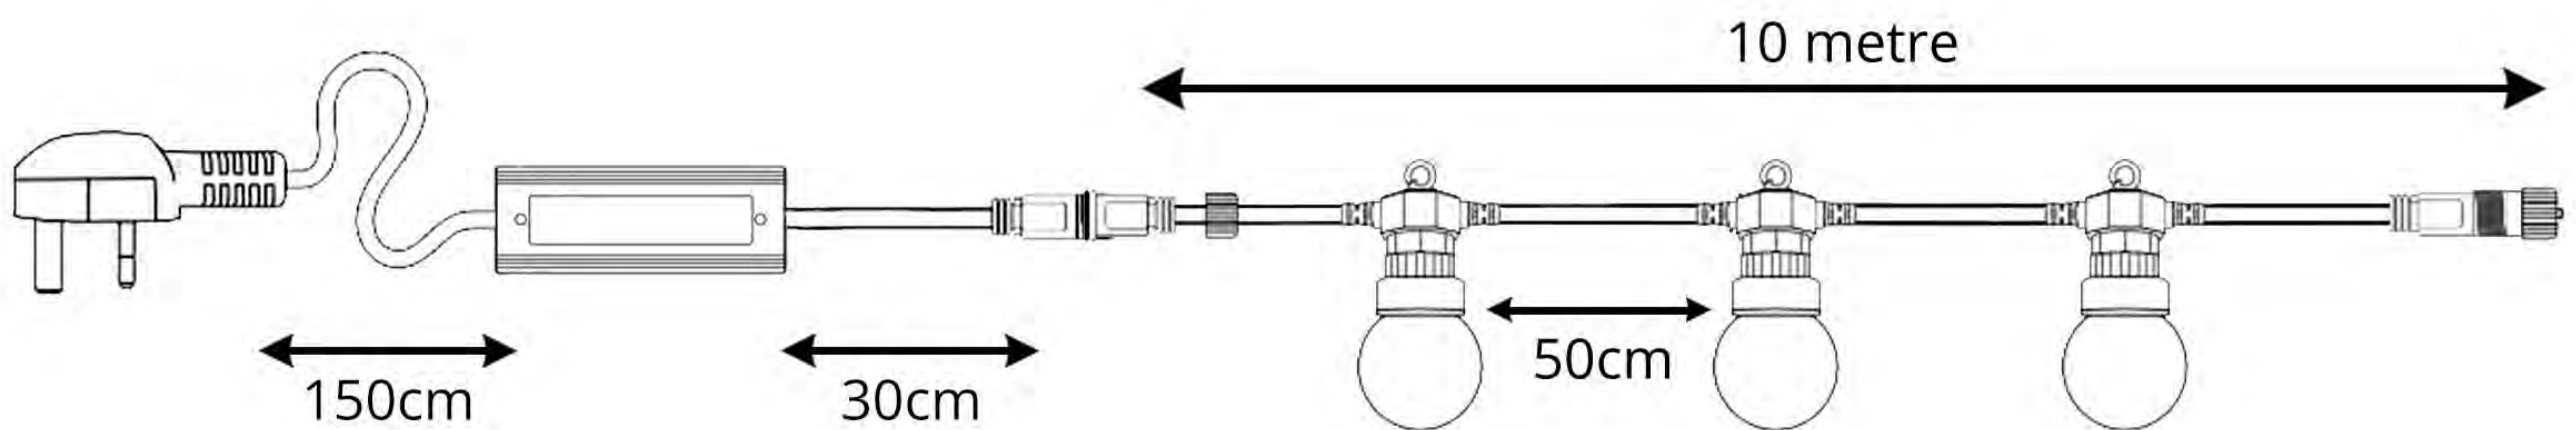

Product Specifications

•Power Input: 24V	•Number of Bulbs: 20 Multi Colour	•Length: 10 Metre
•Space Between Bulbs: 50CM	•Cable: Black Rubber	•Standards: CE Standards
•Environment: Weatherproof - IP44	•Connectors: Male & Female	•Wattage: 3W
•Connectable: Yes (Up To 5 Sets)	•Power Source: Transformer (Sold Separately)	•Maintenance: Minimal

Dimensions

This product is classed as Electrical or Electronic equipment and should not be disposed with other household or commercial waste at the end of its useful life. The goods must be disposed according to your local council guidelines.